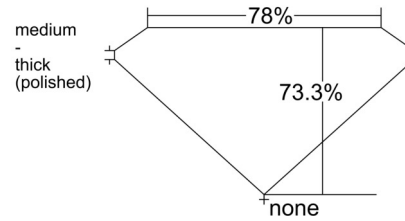

PROPORTIONS

Profile not to actual proportions