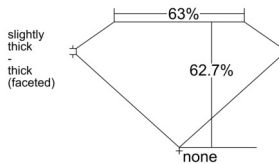

GIA®

FACSIMILE

GIA REPORT 3525497704

Verify this report at GIA.edu

GIA NATURAL DIAMOND DOSSIER®

June 14, 2025
GIA Report Number 3525497704
Shape and Cutting Style ..... Oval Brilliant
Measurements ..... 6.13 x 4.55 x 2.85 mm

GRADING RESULTS

Carat Weight ..... 0.50 carat
Color Grade ..... E
Clarity Grade SI1

ADDITIONAL GRADING INFORMATION

Polish ..... Excellent
Symmetry ..... Very Good
Fluorescence ..... None
Clarity Characteristics ..... Crystal, Feather, Cloud
Inscription(s): GIA 3525497704

PROPORTIONS

Profile not to actual proportions

GRADING SCALES

GIA COLOR SCALE		GIA CLARITY SCALE			
COLORLESS	D	VERY VERY SLIGHTLY INCLUDED	FLAWLESS		
	E		INTERNALLY FLAWLESS		
	F		VVS₁		
	NEAR COLORLESS	G	VVS₂		
		H	VERY SLIGHTLY INCLUDED	VS₁	
		I		VS₂	
		FAINT	J	SLIGHTLY INCLUDED	SI₁
	K		SI₂		
	L		INCLUDED		I₁
	M			I₂	
N	I₃				
VERT LIGHT	O				
	P				
	Q				
	R				
	S				
	T				
LIGHT	U				
	V				
	W				
	X				
	Y				
	Z