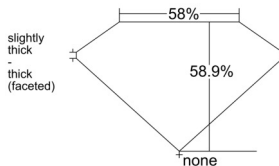

GIA®

FACSIMILE

GIA REPORT 3525504991

Verify this report at GIA.edu

GIA NATURAL DIAMOND DOSSIER®

June 16, 2025
GIA Report Number 3525504991
Shape and Cutting Style ..... Heart Brilliant
Measurements ..... 5.09 x 5.65 x 3.33 mm

GRADING RESULTS

Carat Weight ..... 0.53 carat
Color Grade ..... G
Clarity Grade VS2

ADDITIONAL GRADING INFORMATION

Polish ..... Excellent
Symmetry ..... Very Good
Fluorescence ..... Faint
Clarity Characteristics..... Twinning Wisp
Inscription(s): GIA 3525504991

PROPORTIONS

Profile not to actual proportions

GRADING SCALES

GIA COLOR SCALE		GIA CLARITY SCALE	
COLORLESS	D	VERY VERY SLIGHTLY INCLUDED	FLAWLESS
	E		INTERNALLY FLAWLESS
	F		VVS₁
	G		VVS₂
	H		VS₁
	I		VS₂
	J		SI₁
	K		SI₂
	L		I₁
	M		I₂
NEAR COLORLESS	N	SLIGHTLY INCLUDED	I₃
	O		
	P		
	Q		
FAINT	R		
	S		
	T		
	U		
VERT LIGHT	V		
	W		
	X		
	Y		
LIGHT	Z