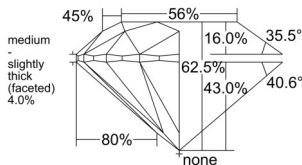

GIA®

FACSIMILE

GIA REPORT 3525540956

Verify this report at GIA.edu

GIA NATURAL DIAMOND DOSSIER®

June 18, 2025
GIA Report Number 3525540956
Shape and Cutting Style ..... Round Brilliant
Measurements ..... 5.19 - 5.22 x 3.25 mm

GRADING RESULTS

Carat Weight ..... 0.55 carat
Color Grade ..... H
Clarity Grade VVS1
Cut Grade ..... Excellent

ADDITIONAL GRADING INFORMATION

Polish ..... Excellent
Symmetry ..... Excellent
Fluorescence ..... Faint
Clarity Characteristics ..... Pinpoint
Inscription(s): GIA 3525540956

PROPORTIONS

Profile to actual proportions

GRADING SCALES

GIA COLOR SCALE

COLORLESS	D
	E
	F
	G
	H
	I
	J
NEAR COLORLESS	K
	L
FAIN	M
	N
	O
	P
VERY LIGHT	Q
	R
	S
	T
	U
	V
	W
	X
	Y
LIGHT	Z

GIA CLARITY SCALE

FLAWLESS	INTERNAL FLAWLESS	
		FLAWLESS
VERY VERY SLIGHTLY INCLUDED	VVS₁	
	VVS₂	
VERY SLIGHTLY INCLUDED	VS₁	
	VS₂	
SLIGHTLY INCLUDED	SI₁	
	SI₂	
INCLUDED	I₁	
	I₂	
	I₃	

GIA CUT SCALE

EXCELLENT
VERY GOOD
GOOD
FAIR
POOR