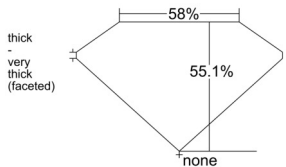

GIA®

FACSIMILE

GIA REPORT 3525554035

Verify this report at GIA.edu

GIA NATURAL DIAMOND DOSSIER®

June 19, 2025
GIA Report Number 3525554035
Shape and Cutting Style ..... Heart Brilliant
Measurements ..... 5.15 x 5.63 x 3.10 mm

GRADING RESULTS

Carat Weight ..... 0.51 carat
Color Grade ..... G
Clarity Grade VS1

ADDITIONAL GRADING INFORMATION

Polish ..... Excellent
Symmetry ..... Excellent
Fluorescence ..... Faint
Clarity Characteristics..... Crystal, Cloud, Needle, Pinpoint
Inscription(s): GIA 3525554035

PROPORTIONS

Profile not to actual proportions

GRADING SCALES

GIA COLOR SCALE		GIA CLARITY SCALE	
COLORLESS	D	VERY VERY SLIGHTLY INCLUDED	FLAWLESS
	E		INTERNALLY FLAWLESS
	F		VVS₁
	G		VVS₂
	H		VS₁
	I		VS₂
	J		SI₁
	K		SI₂
	L		I₁
	M		I₂
NEAR COLORLESS	N	SLIGHTLY INCLUDED	I₃
	O		
	P		
	Q		
FAINT	R	INCLUDED	
	S		
	T		
	U		
VERY LIGHT	V		
	W		
	X		
	Y		
LIGHT	Z