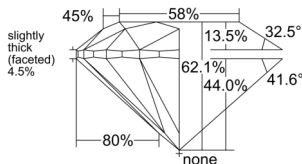

GIA®

FACSIMILE

GIA REPORT 3525571206

Verify this report at GIA.edu

GIA NATURAL DIAMOND DOSSIER®

June 21, 2025
GIA Report Number 3525571206
Shape and Cutting Style ..... Round Brilliant
Measurements ..... 3.81 - 3.82 x 2.37 mm

GRADING RESULTS

Carat Weight ..... 0.21 carat
Color Grade ..... E
Clarity Grade VVS1
Cut Grade ..... Excellent

ADDITIONAL GRADING INFORMATION

Polish ..... Excellent
Symmetry ..... Excellent
Fluorescence ..... None
Clarity Characteristics ..... Cloud, Feather
Inscription(s): GIA 3525571206

PROPORTIONS

Profile to actual proportions