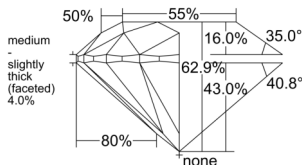

GIA®

FACSIMILE

GIA REPORT 3525572616

Verify this report at GIA.edu

GIA NATURAL DIAMOND DOSSIER®

June 23, 2025
GIA Report Number 3525572616
Shape and Cutting Style ..... Round Brilliant
Measurements ..... 4.20 - 4.22 x 2.65 mm

GRADING RESULTS

Carat Weight ..... 0.29 carat
Color Grade ..... F
Clarity Grade VS1
Cut Grade ..... Excellent

ADDITIONAL GRADING INFORMATION

Polish ..... Excellent
Symmetry ..... Excellent
Fluorescence ..... None
Clarity Characteristics..Crystal, Cloud, Pinpoint, Indented Natural
Inscription(s): GIA 3525572616

PROPORTIONS

GRADING SCALES

GIA COLOR SCALE

COLOREDNESS	D
	E
	F
	G
	H
	I
	J
NEAR COLORLESS	K
	L
FAIN	M
	N
	O
	P
VERY LIGHT	Q
	R
	S
	T
	U
	V
	W
	X
	Y
LIGHT	Z

GIA CLARITY SCALE

FLAWLESS	VERY VERY SLIGHTLY INCLUDED	VS₁	VS₂	VS₁	VS₂	SI₁	SI₂	I₁	I₂	I₃		
											FLAWLESS	INTERNALLY FLAWLESS

GIA CUT SCALE

EXCELLENT
VERY GOOD
GOOD
FAIR
POOR