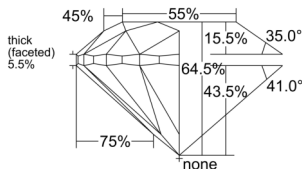

GIA®

FACSIMILE

GIA REPORT 3525585159

Verify this report at GIA.edu

GIA NATURAL DIAMOND DOSSIER®

July 03, 2025
GIA Report Number 3525585159
Shape and Cutting Style ..... Round Brilliant
Measurements ..... 6.02 - 6.05 x 3.90 mm

GRADING RESULTS

Carat Weight ..... 0.90 carat
Color Grade ..... G
Clarity Grade VS1
Cut Grade ..... Very Good

ADDITIONAL GRADING INFORMATION

Polish ..... Excellent
Symmetry ..... Excellent
Fluorescence ..... Strong Blue
Clarity Characteristics ..... Feather, Pinpoint
Inscription(s): GIA 3525585159

PROPORTIONS

Profile to actual proportions