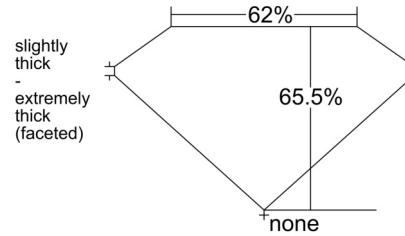

GIA NATURAL DIAMOND GRADING REPORT

June 25, 2025
 GIA Report Number 3525590428
 Shape and Cutting Style Oval Brilliant
 Measurements 9.33 x 6.82 x 4.47 mm

GRADING RESULTS

Carat Weight 2.01 carat
 Color Grade F
 Clarity Grade VS2

ADDITIONAL GRADING INFORMATION

Polish Excellent
 Symmetry Very Good
 Fluorescence None
 Inscription(s): GIA 3525590428

PROPORTIONS

Profile not to actual proportions

CLARITY CHARACTERISTICS

KEY TO SYMBOLS*

- Feather
- Pinpoint
- Cloud

* Red symbols denote internal characteristics (inclusions). Green or black symbols denote external characteristics (blemishes). Diagram is an approximate representation of the diamond, and symbols shown indicate type, position, and approximate size of clarity characteristics. All clarity characteristics may not be shown. Details of finish are not shown.