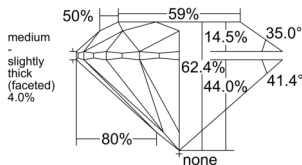

GIA®

FACSIMILE

GIA REPORT 3525599342

Verify this report at GIA.edu

GIA NATURAL DIAMOND DOSSIER®

July 02, 2025
GIA Report Number 3525599342
Shape and Cutting Style ..... Round Brilliant
Measurements ..... 4.90 - 4.93 x 3.07 mm

GRADING RESULTS

Carat Weight ..... 0.46 carat
Color Grade ..... H
Clarity Grade VS1
Cut Grade ..... Excellent

ADDITIONAL GRADING INFORMATION

Polish ..... Excellent
Symmetry ..... Excellent
Fluorescence ..... None
Clarity Characteristics ..... Feather, Cloud, Pinpoint
Inscription(s): GIA 3525599342

PROPORTIONS

Profile to actual proportions

GRADING SCALES

GIA COLOR SCALE	GIA CLARITY SCALE	GIA CUT SCALE	
COLOURLESS D	FLAWLESS	EXCELLENT	
E	INTERNALLY FLAWLESS		
F		VVS₁	VERY GOOD
G	VVS₂		
H	VS₁	GOOD	
I	VS₂		
J	SI₁	FAIR	
K	SI₂		
L	I₁	POOR	
M	I₂		
N	I₃		
O			
P			
Q			
R			
S			
T			
U			
V			
W			
X			
Y			
Z