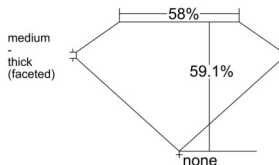

GIA®

FACSIMILE

GIA REPORT 3525615807

Verify this report at GIA.edu

GIA NATURAL DIAMOND DOSSIER®

June 26, 2025
GIA Report Number 3525615807
Shape and Cutting Style ..... Heart Brilliant
Measurements ..... 4.76 x 5.62 x 3.32 mm

GRADING RESULTS

Carat Weight ..... 0.50 carat
Color Grade ..... F
Clarity Grade VS1

ADDITIONAL GRADING INFORMATION

Polish ..... Excellent
Symmetry ..... Excellent
Fluorescence ..... Faint
Clarity Characteristics..... Feather, Needle, Pinpoint
Inscription(s): GIA 3525615807

PROPORTIONS

Profile not to actual proportions

GRADING SCALES

GIA COLOR SCALE		GIA CLARITY SCALE			
COLORLESS	D	VERY VERY SLIGHTLY INCLUDED	FLAWLESS		
	E		INTERNALLY FLAWLESS		
	F	VERY SLIGHTLY INCLUDED	VVS₁		
	G		VVS₂		
	H		VS₁		
	NEAR COLORLESS	I	SLIGHTLY INCLUDED	VS₂	
		J		SI₁	
		FAINT	K	INCLUDED	SI₂
			L		I₁
			M		I₂
VERT LIGHT	N	LIGHT	I₃		
	O				
	P				
	Q				
	R