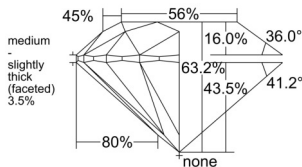

GIA®

FACSIMILE

GIA REPORT 3525636143

Verify this report at GIA.edu

GIA NATURAL DIAMOND DOSSIER®

June 30, 2025
GIA Report Number 3525636143
Shape and Cutting Style ..... Round Brilliant
Measurements ..... 5.14 - 5.16 x 3.26 mm

GRADING RESULTS

Carat Weight ..... 0.53 carat
Color Grade ..... F
Clarity Grade VVS2
Cut Grade ..... Excellent

ADDITIONAL GRADING INFORMATION

Polish ..... Excellent
Symmetry ..... Excellent
Fluorescence ..... None
Clarity Characteristics ..... Pinpoint, Feather, Cloud
Inscription(s): GIA 3525636143

PROPORTIONS

Profile to actual proportions