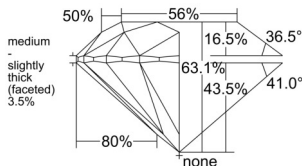

GIA®

FACSIMILE

GIA REPORT 3525675423

Verify this report at GIA.edu

GIA NATURAL DIAMOND DOSSIER®

July 02, 2025
GIA Report Number 3525675423
Shape and Cutting Style ..... Round Brilliant
Measurements ..... 5.38 - 5.41 x 3.40 mm

GRADING RESULTS

Carat Weight ..... 0.61 carat
Color Grade ..... G
Clarity Grade VS2
Cut Grade ..... Excellent

ADDITIONAL GRADING INFORMATION

Polish ..... Excellent
Symmetry ..... Excellent
Fluorescence ..... None
Clarity Characteristics ..... Crystal
Inscription(s): GIA 3525675423

PROPORTIONS

GRADING SCALES

GIA COLOR SCALE	GIA CLARITY SCALE	GIA CUT SCALE	
D	FLAWLESS	EXCELLENT	
E	INTERNALLY FLAWLESS		
F		VVS₁	VERY GOOD
G	VVS₂		
H	VS₁	GOOD	
I	VS₂		
J	SI₁	FAIR	
K	SI₂		
L	I₁	POOR	
M	I₂		
N	I₃		
O			
P			
Q			
R			
S			
T			
U			
V			
W			
X			
Y			
Z