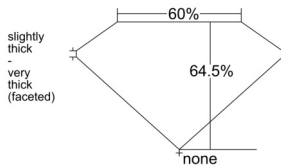

GIA®

FACSIMILE

GIA REPORT 3525687417

Verify this report at GIA.edu

GIA NATURAL DIAMOND DOSSIER®

July 03, 2025
GIA Report Number 3525687417
Shape and Cutting Style ..... Pear Brilliant
Measurements ..... 5.95 x 4.10 x 2.65 mm

GRADING RESULTS

Carat Weight ..... 0.40 carat
Color Grade ..... H
Clarity Grade VS2

ADDITIONAL GRADING INFORMATION

Polish ..... Excellent
Symmetry ..... Very Good
Fluorescence ..... None
Clarity Characteristics ..... Crystal
Inscription(s): GIA 3525687417

PROPORTIONS

Profile not to actual proportions

GRADING SCALES

GIA COLOR SCALE		GIA CLARITY SCALE			
COLORLESS	D	VERY VERY SLIGHTLY INCLUDED	FLAWLESS		
	E		INTERNALLY FLAWLESS		
	F		VVS₁		
	G		VVS₂		
	NEAR COLORLESS		H	VERY SLIGHTLY INCLUDED	VS₁
			I		VS₂
	FAINT		J	SLIGHTLY INCLUDED	SI₁
			K		SI₂
			L		I₁
			M		I₂
N		I₃			
VERT LIGHT		O	INCLUDED		
		P			
		Q			
	R				
	S				
	T				
LIGHT	U				
	V				
	W				
	X				
Y					
Z