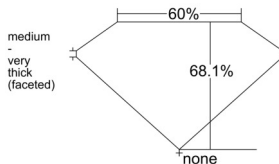

GIA®

FACSIMILE

GIA REPORT 3525717461

Verify this report at GIA.edu

GIA NATURAL DIAMOND DOSSIER®

July 07, 2025
GIA Report Number 3525717461
Shape and Cutting Style ..... Cushion Modified Brilliant
Measurements ..... 5.47 x 4.75 x 3.24 mm

GRADING RESULTS

Carat Weight ..... 0.72 carat
Color Grade ..... H
Clarity Grade VS1

ADDITIONAL GRADING INFORMATION

Polish ..... Excellent
Symmetry ..... Very Good
Fluorescence ..... None
Clarity Characteristics..... Crystal, Cloud, Pinpoint
Inscription(s): GIA 3525717461

PROPORTIONS

Profile not to actual proportions

GRADING SCALES

GIA COLOR SCALE		GIA CLARITY SCALE	
COLORLESS	D	VERY VERY SLIGHTLY INCLUDED	FLAWLESS
	E		INTERNALLY FLAWLESS
	F		VVS₁
	G		VVS₂
	H		VS₁
	I		VS₂
	J		SI₁
	K		SI₂
	L		I₁
	M		I₂
NEAR COLORLESS	N	SLIGHTLY INCLUDED	I₃
	O		
	P		
	Q		
FAINT	R		
	S		
	T		
	U		
VERT LIGHT	V		
	W		
	X		
	Y		
LIGHT	Z