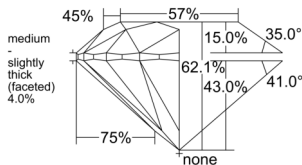

GIA®

FACSIMILE

GIA REPORT 3525732231

Verify this report at GIA.edu

GIA NATURAL DIAMOND DOSSIER®

July 08, 2025
GIA Report Number 3525732231
Shape and Cutting Style ..... Round Brilliant
Measurements ..... 5.92 - 5.95 x 3.68 mm

GRADING RESULTS

Carat Weight ..... 0.80 carat
Color Grade ..... G
Clarity Grade VVS2
Cut Grade ..... Excellent

ADDITIONAL GRADING INFORMATION

Polish ..... Excellent
Symmetry ..... Excellent
Fluorescence ..... None
Clarity Characteristics..... Needle, Cloud, Pinpoint
Inscription(s): GIA 3525732231

PROPORTIONS

Profile to actual proportions

GRADING SCALES

GIA COLOR SCALE	GIA CLARITY SCALE	GIA CUT SCALE
COLOURLESS	FLAWLESS	EXCELLENT
D	INTERNALLY FLAWLESS	
E	VVS₁	VERY GOOD
F		
G	VS₁	GOOD
H		
I	SI₁	FAIR
J		
K	I₁	POOR
L		
M	I₂	
N	I₃	
O		
P		
Q		
R		
S		
T		
U		
V		
W		
X		
Y		
Z