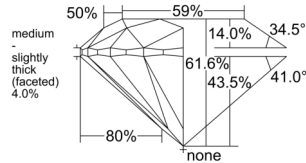

GIA®

FACSIMILE

GIA REPORT 3525734823

Verify this report at GIA.edu

GIA NATURAL DIAMOND DOSSIER®

July 08, 2025
GIA Report Number 3525734823
Shape and Cutting Style ..... Round Brilliant
Measurements ..... 5.42 - 5.45 x 3.35 mm

GRADING RESULTS

Carat Weight ..... 0.61 carat
Color Grade ..... D
Clarity Grade VVS2
Cut Grade ..... Excellent

ADDITIONAL GRADING INFORMATION

Polish ..... Excellent
Symmetry ..... Excellent
Fluorescence ..... None
Clarity Characteristics..... Crystal, Pinpoint
Inscription(s): GIA 3525734823

PROPORTIONS

GRADING SCALES

GIA COLOR SCALE	GIA CLARITY SCALE	GIA CUT SCALE	
D	FLAWLESS	EXCELLENT	
E	INTERNALLY FLAWLESS		
F		VVS₁	VERY GOOD
G	VVS₂		
H	VS₁	GOOD	
I	VS₂		
J	SI₁	FAIR	
K	SI₂		
L	I₁	POOR	
M	I₂		
N	I₃		
O			
P			
Q			
R			
S			
T			
U			
V			
W			
X			
Y			
Z