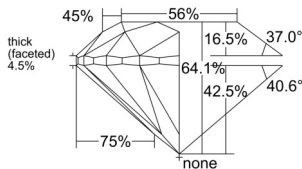

GIA®

FACSIMILE

GIA REPORT 3525744938

Verify this report at GIA.edu

GIA NATURAL DIAMOND DOSSIER®

July 09, 2025
GIA Report Number 3525744938
Shape and Cutting Style ..... Round Brilliant
Measurements ..... 5.76 - 5.83 x 3.71 mm

GRADING RESULTS

Carat Weight ..... 0.80 carat
Color Grade ..... D
Clarity Grade S11
Cut Grade ..... Very Good

ADDITIONAL GRADING INFORMATION

Polish ..... Excellent
Symmetry ..... Excellent
Fluorescence ..... None
Clarity Characteristics ..... Cloud
Inscription(s): GIA 3525744938

PROPORTIONS

Profile to actual proportions

GRADING SCALES

GIA COLOR SCALE

COLOURESS	D
	E
	F
	G
	H
	I
	J
NEAR COLOURESS	K
	L
FAIN	M
	N
	O
	P
	R
	S
	T
	U
	V
	W
	X
	Y
LIGHT	Z

GIA CLARITY SCALE

VERY VERY SLIGHTLY INCLUDED	FLAWLESS
	INTERNALLY FLAWLESS
VERY SLIGHTLY INCLUDED	VVS₁
	VVS₂
SLIGHTLY INCLUDED	VS₁
	VS₂
INCLUDED	SI₁
	SI₂
	I₁
	I₂
	I₃

GIA CUT SCALE

EXCELLENT
VERY GOOD
GOOD
FAIR
POOR