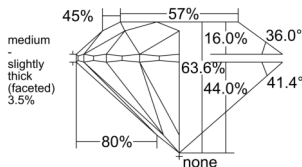

GIA®

FACSIMILE

GIA REPORT 3525747751

Verify this report at GIA.edu

GIA NATURAL DIAMOND DOSSIER®

July 08, 2025
GIA Report Number 3525747751
Shape and Cutting Style ..... Round Brilliant
Measurements ..... 5.25 - 5.29 x 3.35 mm

GRADING RESULTS

Carat Weight ..... 0.57 carat
Color Grade I
Clarity Grade S11
Cut Grade ..... Excellent

ADDITIONAL GRADING INFORMATION

Polish ..... Excellent
Symmetry ..... Excellent
Fluorescence ..... None
Clarity Characteristics ..... Crystal, Feather
Inscription(s): GIA 3525747751

PROPORTIONS

GRADING SCALES

GIA COLOR SCALE

COLORLESS	D
	E
	F
	G
	H
	I
	J
NEAR COLORLESS	K
	L
Faint	M
	N
	O
	P
Very Light	Q
	R
	S
	T
	U
	V
Light	W
	X
	Y
	Z

GIA CLARITY SCALE

FLAWLESS	INTERNAL FLAWLESS	
		FLAWLESS
VERY VERY SLIGHTLY INCLUDED	VVS₁	
	VVS₂	
VERY SLIGHTLY INCLUDED	VS₁	
	VS₂	
SLIGHTLY INCLUDED	SI₁	
	SI₂	
INCLUDED	I₁	
	I₂	
	I₃	

GIA CUT SCALE

EXCELLENT
VERY GOOD
GOOD
FAIR
POOR