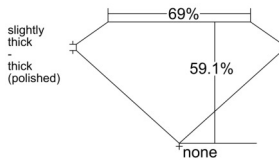

GIA®

FACSIMILE

GIA REPORT 3525827790

Verify this report at gia.edu

GIA NATURAL DIAMOND DOSSIER®

July 19, 2025
GIA Report Number 3525827790
Shape and Cutting Style ..... Rectangular Step Cut
Measurements ..... 9.75 x 2.84 x 1.68 mm

GRADING RESULTS

Carat Weight ..... 0.52 carat
Color Grade ..... D
Clarity Grade VS1

ADDITIONAL GRADING INFORMATION

Polish ..... Excellent
Symmetry ..... Very Good
Fluorescence ..... Faint
Clarity Characteristics ..... Feather
Inscription(s): GIA 3525827790

PROPORTIONS

Profile not to actual proportions

GRADING SCALES

GIA COLOR SCALE		GIA CLARITY SCALE			
COLORLESS	D	VERY VERY SLIGHTLY INCLUDED	FLAWLESS		
	E		INTERNALLY FLAWLESS		
	F	VERY SLIGHTLY INCLUDED	VS₁		
	G		VS₂		
	H		VS₁		
	NEAR COLORLESS	I	SLIGHTLY INCLUDED	VS₂	
		J		SI₁	
		FAINT	K	INCLUDED	SI₂
			L		I₁
			M		I₂
VERT LIGHT	N	INCLUDED	I₃		
	O				
	P				
	Q				
	R				
	S				
	T				
LIGHT	U				
	V				
	W				
	X				
Y					
Z