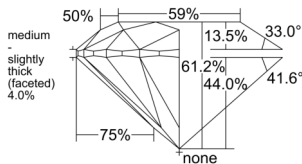

GIA®

FACSIMILE

GIA REPORT 3525916269

Verify this report at GIA.edu

GIA NATURAL DIAMOND DOSSIER®

August 18, 2025
GIA Report Number 3525916269
Shape and Cutting Style ..... Round Brilliant
Measurements ..... 4.46 - 4.48 x 2.74 mm

GRADING RESULTS

Carat Weight ..... 0.33 carat
Color Grade I
Clarity Grade VVS1
Cut Grade ..... Excellent

ADDITIONAL GRADING INFORMATION

Polish ..... Excellent
Symmetry ..... Excellent
Fluorescence ..... Faint
Clarity Characteristics ..... Pinpoint, Cloud
Inscription(s): GIA 3525916269

PROPORTIONS

Profile to actual proportions

GRADING SCALES

GIA COLOR SCALE	GIA CLARITY SCALE	GIA CUT SCALE	
D	FLAWLESS	EXCELLENT	
E	INTERNALLY FLAWLESS		
F		VVS₁	VERY GOOD
G	VVS₂		
H	VS₁	GOOD	
I	VS₂		
J	SI₁	FAIR	
K	SI₂		
L	I₁	POOR	
M	I₂		
N	I₃		
O			
P			
Q			
R			
S			
T			
U			
V			
W			
X			
Y			
Z