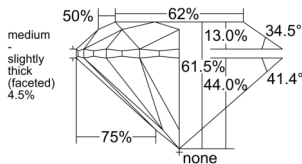

GIA®

FACSIMILE

GIA REPORT 3525940716

Verify this report at GIA.edu

GIA NATURAL DIAMOND DOSSIER®

July 26, 2025
GIA Report Number 3525940716
Shape and Cutting Style ..... Round Brilliant
Measurements ..... 5.25 - 5.28 x 3.24 mm

GRADING RESULTS

Carat Weight ..... 0.56 carat
Color Grade ..... G
Clarity Grade VS1
Cut Grade ..... Excellent

ADDITIONAL GRADING INFORMATION

Polish ..... Excellent
Symmetry ..... Excellent
Fluorescence ..... None
Clarity Characteristics..... Cloud, Crystal, Needle, Pinpoint
Inscription(s): GIA 3525940716

PROPORTIONS

Profile to actual proportions