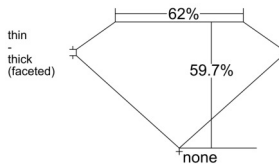

GIA®

FACSIMILE

GIA REPORT 3525959356

Verify this report at GIA.edu

GIA NATURAL DIAMOND DOSSIER®

July 29, 2025
GIA Report Number 3525959356
Shape and Cutting Style ..... Heart Brilliant
Measurements ..... 4.77 x 5.54 x 3.31 mm

GRADING RESULTS

Carat Weight ..... 0.50 carat
Color Grade ..... F
Clarity Grade SI1

ADDITIONAL GRADING INFORMATION

Polish ..... Excellent
Symmetry ..... Very Good
Fluorescence ..... None
Clarity Characteristics ..... Cloud
Inscription(s): GIA 3525959356

PROPORTIONS

Profile not to actual proportions

GRADING SCALES

GIA COLOR SCALE		GIA CLARITY SCALE			
COLORLESS	D	VERY VERY SLIGHTLY INCLUDED	FLAWLESS		
	E		INTERNALLY FLAWLESS		
	F	VERY SLIGHTLY INCLUDED	VVS₁		
	G		VVS₂		
	H		VS₁		
	NEAR COLORLESS	I	SLIGHTLY INCLUDED	VS₂	
		J		SI₁	
		FAINT	K	INCLUDED	SI₂
			L		I₁
			M		I₂
VERT LIGHT	N	LIGHT	I₃		
	O				
	P				
	Q				
	R