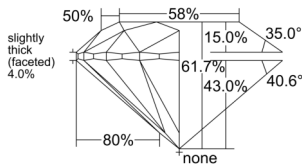

GIA®

FACSIMILE

GIA REPORT 3525974140

Verify this report at gia.edu

GIA NATURAL DIAMOND DOSSIER®

August 19, 2025
GIA Report Number 3525974140
Shape and Cutting Style ..... Round Brilliant
Measurements ..... 5.65 - 5.69 x 3.50 mm

GRADING RESULTS

Carat Weight ..... 0.70 carat
Color Grade ..... H
Clarity Grade S11
Cut Grade ..... Excellent

ADDITIONAL GRADING INFORMATION

Polish ..... Excellent
Symmetry ..... Excellent
Fluorescence ..... None
Clarity Characteristics ..... Crystal, Feather
Inscription(s): GIA 3525974140

PROPORTIONS

Profile to actual proportions

GRADING SCALES

GIA COLOR SCALE

COLOREDNESS	D
	E
	F
	G
	H
	I
	J
NEAR COLORLESS	K
	L
FAIN	M
	N
	O
	P
VERY LIGHT	Q
	R
	S
	T
	U
	V
	W
	X
	Y
LIGHT	Z

GIA CLARITY SCALE

VERY VERY SLIGHTLY INCLUDED	FLAWLESS
	INTERNALLY FLAWLESS
VERY SLIGHTLY INCLUDED	VVS₁
	VVS₂
SLIGHTLY INCLUDED	VS₁
	VS₂
INCLUDED	SI₁
	SI₂
	I₁
	I₂
	I₃

GIA CUT SCALE

EXCELLENT
VERY GOOD
GOOD
FAIR
POOR