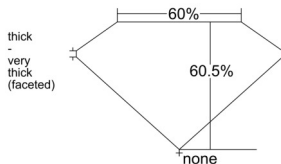

GIA®

FACSIMILE

GIA REPORT 3525989168

Verify this report at GIA.edu

GIA NATURAL DIAMOND DOSSIER®

August 01, 2025
GIA Report Number 3525989168
Shape and Cutting Style ..... Heart Brilliant
Measurements ..... 4.65 x 5.45 x 3.30 mm

GRADING RESULTS

Carat Weight ..... 0.51 carat
Color Grade ..... D
Clarity Grade VS1

ADDITIONAL GRADING INFORMATION

Polish ..... Very Good
Symmetry ..... Excellent
Fluorescence ..... None
Clarity Characteristics ..... Crystal, Pinpoint
Inscription(s): GIA 3525989168

PROPORTIONS

Profile not to actual proportions

GRADING SCALES

GIA COLOR SCALE		GIA CLARITY SCALE	
COLORLESS	D	VERY VERY SLIGHTLY INCLUDED	FLAWLESS
	E		INTERNALLY FLAWLESS
	F		VVS₁
	G		VVS₂
	H		VS₁
	I		VS₂
	J		SI₁
	K		SI₂
	L		I₁
	M		I₂
NEAR COLORLESS	N	SLIGHTLY INCLUDED	I₃
	O		
	P		
	Q		
FAINT	R		
	S		
	T		
	U		
VERT LIGHT	V		
	W		
	X		
	Y		
LIGHT	Z