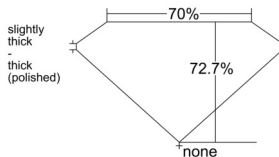

GIA®

FACSIMILE

GIA REPORT 3535045671

Verify this report at GIA.edu

GIA NATURAL DIAMOND DOSSIER®

August 07, 2025
GIA Report Number 3535045671
Shape and Cutting Style ..... **Square Modified Brilliant**
Measurements ..... 4.33 x 4.30 x 3.12 mm

GRADING RESULTS

Carat Weight ..... 0.51 carat
Color Grade ..... G
Clarity Grade SI2

ADDITIONAL GRADING INFORMATION

Polish ..... Excellent
Symmetry ..... Very Good
Fluorescence ..... None
Clarity Characteristics ..... Crystal, Feather, Cloud
Inscription(s): GIA 3535045671

PROPORTIONS

Profile not to actual proportions

GRADING SCALES

GIA COLOR SCALE		GIA CLARITY SCALE			
COLORLESS	D	VERY VERY SLIGHTLY INCLUDED	FLAWLESS		
	E		INTERNALLY FLAWLESS		
	F	VERY SLIGHTLY INCLUDED	VVS₁		
	G		VVS₂		
	H		VS₁		
	NEAR COLORLESS	I	SLIGHTLY INCLUDED	VS₂	
		J		SI₁	
		FAINT	K	INCLUDED	SI₂
			L		I₁
			M		I₂
VERT LIGHT	N	LIGHT	I₃		
	O				
	P				
	Q				
	R