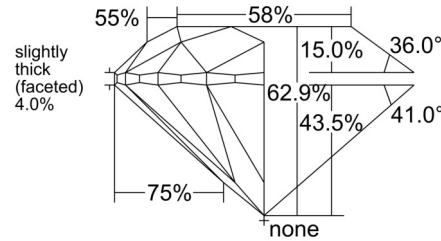

GIA REPORT
3535073451

Verify this report at GIA.edu

FACSIMILE

This is a digital representation of the original GIA Report. This representation might not be accepted in lieu of the original GIA Report in certain circumstances. The original GIA Report includes certain security features which are not reproducible on this facsimile.

GIA NATURAL DIAMOND GRADING REPORT

August 09, 2025
GIA Report Number 3535073451
Shape and Cutting Style ..... Round Brilliant
Measurements ..... 6.69 - 6.73 x 4.22 mm

GRADING RESULTS

Carat Weight ..... 1.20 carat
Color Grade ..... H
Clarity Grade VVS2
Cut Grade ..... Very Good

ADDITIONAL GRADING INFORMATION

Polish ..... Excellent
Symmetry ..... Excellent
Fluorescence ..... Strong Blue
Inscription(s): GIA 3535073451

PROPORTIONS

Profile to actual proportions