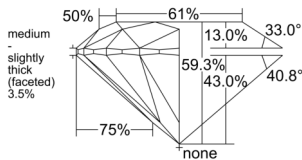

GIA®

FACSIMILE

GIA REPORT 3535073706

Verify this report at GIA.edu

GIA NATURAL DIAMOND DOSSIER®

August 16, 2025
GIA Report Number 3535073706
Shape and Cutting Style ..... Round Brilliant
Measurements ..... 5.46 - 5.50 x 3.25 mm

GRADING RESULTS

Carat Weight ..... 0.60 carat
Color Grade ..... F
Clarity Grade VVS1
Cut Grade ..... Excellent

ADDITIONAL GRADING INFORMATION

Polish ..... Excellent
Symmetry ..... Excellent
Fluorescence ..... Faint
Clarity Characteristics ..... Pinpoint, Feather
Inscription(s): GIA 3535073706

PROPORTIONS

Profile to actual proportions

GRADING SCALES

GIA COLOR SCALE	GIA CLARITY SCALE	GIA CUT SCALE	
D	FLAWLESS	EXCELLENT	
E	INTERNALLY FLAWLESS		
F		VVS₁	VERY GOOD
G	VVS₂		
H	VS₁	GOOD	
I	VS₂		
J	SI₁	FAIR	
K	SI₂		
L	I₁	POOR	
M			
N			
O	I₂		
P			
Q			
R	I₃		
S			
T			
U			
V			
W			
X			
Y			
Z