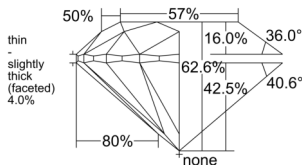

GIA®

FACSIMILE

GIA REPORT 3535097574

Verify this report at GIA.edu

GIA NATURAL DIAMOND DOSSIER®

August 11, 2025
GIA Report Number 3535097574
Shape and Cutting Style ..... Round Brilliant
Measurements ..... 5.31 - 5.38 x 3.35 mm

GRADING RESULTS

Carat Weight ..... 0.60 carat
Color Grade ..... G
Clarity Grade VS2
Cut Grade ..... Excellent

ADDITIONAL GRADING INFORMATION

Polish ..... Excellent
Symmetry ..... Very Good
Fluorescence ..... None
Clarity Characteristics ..... Crystal, Indented Natural
Inscription(s): GIA 3535097574

PROPORTIONS

GRADING SCALES

GIA COLOR SCALE

COLOREDNESS	D
	E
	F
	G
	H
	I
	J
NEAR COLORLESS	K
	L
FAIN	M
	N
	O
	P
VERY LIGHT	Q
	R
	S
	T
	U
	V
	W
	X
	Y
LIGHT	Z

GIA CLARITY SCALE

VERY VERY SLIGHTLY INCLUDED	FLAWLESS
	INTERNALLY FLAWLESS
VERY SLIGHTLY INCLUDED	VVS₁
	VVS₂
SLIGHTLY INCLUDED	VS₁
	VS₂
INCLUDED	SI₁
	SI₂
	I₁
	I₂
	I₃

GIA CUT SCALE

EXCELLENT
VERY GOOD
GOOD
FAIR
POOR