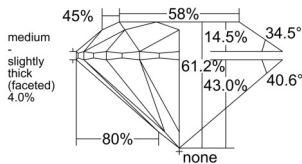

GIA®

FACSIMILE

GIA REPORT 3535140653

Verify this report at GIA.edu

GIA NATURAL DIAMOND DOSSIER®

August 14, 2025
GIA Report Number 3535140653
Shape and Cutting Style ..... Round Brilliant
Measurements ..... 5.41 - 5.44 x 3.32 mm

GRADING RESULTS

Carat Weight ..... 0.60 carat
Color Grade ..... F
Clarity Grade VVS1
Cut Grade ..... Excellent

ADDITIONAL GRADING INFORMATION

Polish ..... Excellent
Symmetry ..... Excellent
Fluorescence ..... Medium Blue
Clarity Characteristics ..... Cloud, Pinpoint, Feather
Inspection(s): GIA 3535140653

PROPORTIONS

Profile to actual proportions