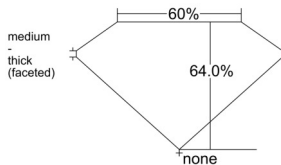

GIA®

FACSIMILE

GIA REPORT 3535157275

Verify this report at GIA.edu

GIA NATURAL DIAMOND DOSSIER®

August 18, 2025
GIA Report Number 3535157275
Shape and Cutting Style ..... Oval Brilliant
Measurements ..... 6.64 x 4.32 x 2.76 mm

GRADING RESULTS

Carat Weight ..... 0.50 carat
Color Grade ..... F
Clarity Grade S11

ADDITIONAL GRADING INFORMATION

Polish ..... Excellent
Symmetry ..... Very Good
Fluorescence ..... Faint
Clarity Characteristics ..... Cloud, Crystal, Feather
Inscription(s): GIA 3535157275

PROPORTIONS

Profile not to actual proportions

GRADING SCALES

GIA COLOR SCALE		GIA CLARITY SCALE			
COLORLESS	D	VERY VERY SLIGHTLY INCLUDED	FLAWLESS		
	E		INTERNALLY FLAWLESS		
	F	VERY SLIGHTLY INCLUDED	VVS₁		
	G		VVS₂		
	H		VS₁		
	NEAR COLORLESS	I	SLIGHTLY INCLUDED	VS₂	
		J		S1₁	
		FAINT	K	INCLUDED	S1₂
			L		I₁
			M		I₂
VERT LIGHT	N		INCLUDED	I₃	
	O				
	P				
	Q				
	R				
LIGHT	S				
	T				
	U				
	V				
	Z