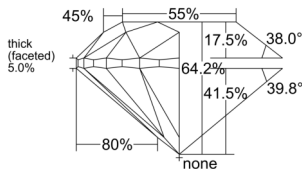

GIA®

FACSIMILE

GIA REPORT 3535161634

Verify this report at GIA.edu

GIA NATURAL DIAMOND DOSSIER®

August 18, 2025
GIA Report Number 3535161634
Shape and Cutting Style ..... Round Brilliant
Measurements ..... 4.79 - 4.85 x 3.10 mm

GRADING RESULTS

Carat Weight ..... 0.46 carat
Color Grade ..... H
Clarity Grade S11
Cut Grade ..... Very Good

ADDITIONAL GRADING INFORMATION

Polish ..... Excellent
Symmetry ..... Very Good
Fluorescence ..... None
Clarity Characteristics ..... Crystal, Cloud, Feather
Inscription(s): GIA 3535161634

PROPORTIONS

Profile to actual proportions

GRADING SCALES

GIA COLOR SCALE

COLORLESS	D
	E
	F
	G
	H
	I
	J
NEAR COLORLESS	K
	L
	M
	N
	O
	P
	R
	S
	T
	U
	V
	W
	X
	Y
LIGHT	Z

GIA CLARITY SCALE

FLAWLESS	VERY VERY SLIGHTLY INCLUDED	VVS₁	VVS₂	VS₁	VS₂	S1₁	S1₂	I₁	I₂	I₃	
											VERY SLIGHTLY INCLUDED
INTERNALLY FLAWLESS											

GIA CUT SCALE

EXCELLENT
VERY GOOD
GOOD
FAIR
POOR