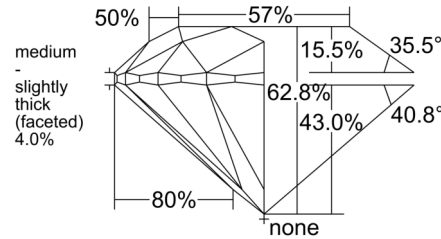

GIA NATURAL DIAMOND GRADING REPORT

August 22, 2025
GIA Report Number 3535167934
Shape and Cutting Style ..... Round Brilliant
Measurements ..... 6.35 - 6.39 x 4.00 mm

GRADING RESULTS

Carat Weight ..... 1.01 carat
Color Grade I
Clarity Grade VS1
Cut Grade ..... Excellent

ADDITIONAL GRADING INFORMATION

Polish ..... Excellent
Symmetry ..... Excellent
Fluorescence ..... None
Inscription(s): GIA 3535167934
Comments: Surface graining is not shown.

PROPORTIONS

Profile to actual proportions