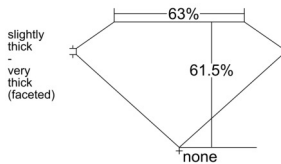

GIA®

FACSIMILE

GIA REPORT 3535183591

Verify this report at GIA.edu

GIA NATURAL DIAMOND DOSSIER®

August 21, 2025
GIA Report Number 3535183591
Shape and Cutting Style ..... Pear Brilliant
Measurements ..... 6.30 x 3.59 x 2.21 mm

GRADING RESULTS

Carat Weight ..... 0.30 carat
Color Grade ..... D
Clarity Grade VS1

ADDITIONAL GRADING INFORMATION

Polish ..... Excellent
Symmetry ..... Very Good
Fluorescence ..... None
Clarity Characteristics..... Crystal, Feather, Cloud, Pinpoint
Inscription(s): GIA 3535183591

PROPORTIONS

Profile not to actual proportions

GRADING SCALES

GIA COLOR SCALE		GIA CLARITY SCALE			
COLORLESS	D	VERY VERY SLIGHTLY INCLUDED	FLAWLESS		
	E		INTERNALLY FLAWLESS		
	F	VERY SLIGHTLY INCLUDED	VS₁		
	G		VS₂		
	H		VS₁		
	NEAR COLORLESS	I	SLIGHTLY INCLUDED	SI₁	
		J		SI₂	
		FAINT	K	INCLUDED	I₁
			L		I₂
			M		I₃
VERT LIGHT	N		LIGHT		
	O				
	P				
	Q				
	R