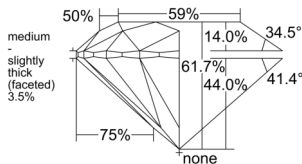

GIA®

FACSIMILE

GIA REPORT 3535209968

Verify this report at GIA.edu

GIA NATURAL DIAMOND DOSSIER®

August 23, 2025
GIA Report Number 3535209968
Shape and Cutting Style ..... Round Brilliant
Measurements ..... 5.67 - 5.71 x 3.51 mm

GRADING RESULTS

Carat Weight ..... 0.70 carat
Color Grade ..... F
Clarity Grade VS1
Cut Grade ..... Excellent

ADDITIONAL GRADING INFORMATION

Polish ..... Excellent
Symmetry ..... Excellent
Fluorescence ..... None
Clarity Characteristics..... Crystal, Needle, Pinpoint, Cloud
Inspection(s): GIA 3535209968

PROPORTIONS

Profile to actual proportions