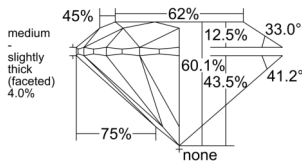

GIA®

FACSIMILE

GIA REPORT 3535234933

Verify this report at GIA.edu

GIA NATURAL DIAMOND DOSSIER®

August 28, 2025
GIA Report Number 3535234933
Shape and Cutting Style ..... Round Brilliant
Measurements ..... 4.32 - 4.34 x 2.61 mm

GRADING RESULTS

Carat Weight ..... 0.30 carat
Color Grade ..... F
Clarity Grade VS1
Cut Grade ..... Excellent

ADDITIONAL GRADING INFORMATION

Polish ..... Excellent
Symmetry ..... Excellent
Fluorescence ..... None
Clarity Characteristics ..... Cloud
Inscription(s): GIA 3535234933

PROPORTIONS

Profile to actual proportions

GRADING SCALES

GIA COLOR SCALE

COLORLESS	D
	E
	F
	G
	H
	I
	J
NEAR COLORLESS	K
	L
	M
	N
	O
	P
	Q
	R
	S
	T
	U
	V
	W
	X
	Y
	Z

GIA CLARITY SCALE

FLAWLESS	INTERNAL FLAWLESS	
		FLAWLESS
VERY VERY SLIGHTLY INCLUDED	VVS₁	
	VVS₂	
VERY SLIGHTLY INCLUDED	VS₁	
	VS₂	
SLIGHTLY INCLUDED	SI₁	
	SI₂	
INCLUDED	I₁	
	I₂	
	I₃	

GIA CUT SCALE

EXCELLENT
VERY GOOD
GOOD
FAIR
POOR