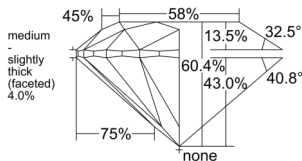

GIA®

FACSIMILE

GIA REPORT 3535252246

Verify this report at GIA.edu

GIA NATURAL DIAMOND DOSSIER®

August 28, 2025
GIA Report Number 3535252246
Shape and Cutting Style ..... Round Brilliant
Measurements ..... 5.19 - 5.22 x 3.14 mm

GRADING RESULTS

Carat Weight ..... 0.52 carat
Color Grade ..... F
Clarity Grade VVS2
Cut Grade ..... Excellent

ADDITIONAL GRADING INFORMATION

Polish ..... Excellent
Symmetry ..... Excellent
Fluorescence ..... None
Clarity Characteristics..... Needle, Cloud, Pinpoint
Inspection(s): GIA 3535252246

PROPORTIONS

Profile to actual proportions

GRADING SCALES

GIA COLOR SCALE	GIA CLARITY SCALE	GIA CUT SCALE	
D	FLAWLESS	EXCELLENT	
E	INTERNALLY FLAWLESS		
F		VVS₁	VERY GOOD
G	VVS₂		
H	VS₁	GOOD	
I	VS₂		
J	SI₁	FAIR	
K	SI₂		
L	I₁	POOR	
M	I₂		
N	I₃		
O			
P			
Q			
R			
S			
T			
U			
V			
W			
X			
Y			
Z