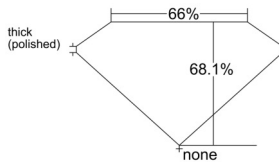

GIA®

FACSIMILE

GIA REPORT 3535259169

Verify this report at GIA.edu

GIA NATURAL DIAMOND DOSSIER®

August 29, 2025
GIA Report Number 3535259169
Shape and Cutting Style ..... **Cut-Cornered Rectangular Modified Brilliant**
Measurements ..... 5.45 x 4.29 x 2.92 mm

GRADING RESULTS

Carat Weight ..... 0.61 carat
Color Grade ..... H
Clarity Grade VS1

ADDITIONAL GRADING INFORMATION

Polish ..... Excellent
Symmetry ..... Excellent
Fluorescence ..... None
Clarity Characteristics ..... Cloud, Crystal
Inscription(s): GIA 3535259169

PROPORTIONS

Profile not to actual proportions

GRADING SCALES

GIA COLOR SCALE		GIA CLARITY SCALE				
COLORLESS	D	VERY VERY SLIGHTLY INCLUDED	FLAWLESS			
	E		INTERNALLY FLAWLESS			
	F		VVS₁			
	NEAR COLORLESS	G	VERY SLIGHTLY INCLUDED	VVS₂		
		H		VS₁		
		FAINT	I	SLIGHTLY INCLUDED	VS₂	
			J		SI₁	
			LIGHT	K	INCLUDED	SI₂
	L	I₁				
	M	I₂				
N	I₃					
O						
P						
Q						
R						
S						
T						
U						
V						
W						
X						
Y						
Z