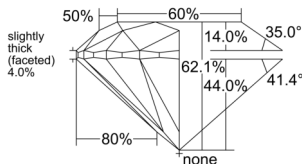

GIA®

FACSIMILE

GIA REPORT 3535293583

Verify this report at gia.edu

GIA NATURAL DIAMOND DOSSIER®

September 03, 2025
GIA Report Number 3535293583
Shape and Cutting Style ..... Round Brilliant
Measurements ..... 5.69 - 5.72 x 3.54 mm

GRADING RESULTS

Carat Weight ..... 0.71 carat
Color Grade ..... H
Clarity Grade VS2
Cut Grade ..... Excellent

ADDITIONAL GRADING INFORMATION

Polish ..... Very Good
Symmetry ..... Excellent
Fluorescence ..... None
Clarity Characteristics ..... Cloud, Crystal, Feather
Inscription(s): GIA 3535293583

PROPORTIONS

Profile to actual proportions