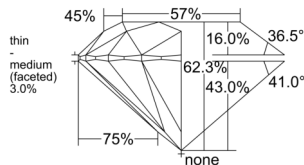

GIA®

FACSIMILE

GIA REPORT 3535312180

Verify this report at GIA.edu

GIA NATURAL DIAMOND DOSSIER®

September 05, 2025
GIA Report Number 3535312180
Shape and Cutting Style ..... Round Brilliant
Measurements ..... 5.24 - 5.28 x 3.28 mm

GRADING RESULTS

Carat Weight ..... 0.55 carat
Color Grade ..... D
Clarity Grade VVS1
Cut Grade ..... Excellent

ADDITIONAL GRADING INFORMATION

Polish ..... Excellent
Symmetry ..... Excellent
Fluorescence ..... Medium Blue
Clarity Characteristics ..... Pinpoint
Inscription(s): GIA 3535312180

PROPORTIONS

GRADING SCALES

GIA COLOR SCALE	GIA CLARITY SCALE	GIA CUT SCALE
COLOURLESS	FLAWLESS	EXCELLENT
D	INTERNALLY FLAWLESS	
E	VVS₁	VERY GOOD
F		
G	VS₁	GOOD
H		
I	SI₁	FAIR
J		
K	I₁	POOR
L		
M	I₂	
N		
O	I₃	
P		
Q		
R		
S		
T		
U		
V		
W		
X		
Y		
Z