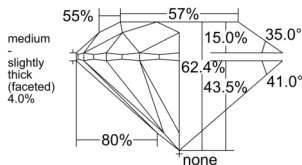

GIA®

FACSIMILE

GIA REPORT 3535327685

Verify this report at GIA.edu

GIA NATURAL DIAMOND DOSSIER®

September 06, 2025
GIA Report Number 3535327685
Shape and Cutting Style ..... Round Brilliant
Measurements ..... 4.47 - 4.50 x 2.80 mm

GRADING RESULTS

Carat Weight ..... 0.34 carat
Color Grade ..... F
Clarity Grade VS1
Cut Grade ..... Excellent

ADDITIONAL GRADING INFORMATION

Polish ..... Excellent
Symmetry ..... Excellent
Fluorescence ..... None
Clarity Characteristics ..... Cloud, Feather
Inscription(s): GIA 3535327685

PROPORTIONS

GRADING SCALES

GIA COLOR SCALE	GIA CLARITY SCALE	GIA CUT SCALE	
D	FLAWLESS	EXCELLENT	
E	INTERNALLY FLAWLESS		
F		VVS₁	VERY GOOD
G	VVS₂		
H	VS₁	GOOD	
I	VS₂		
J	SI₁	FAIR	
K	SI₂		
L	I₁	POOR	
M	I₂		
N	I₃		
O			
P			
Q			
R			
S			
T			
U			
V			
W			
X			
Y			
Z