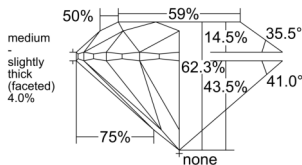

GIA®

FACSIMILE

GIA REPORT 3535394330

Verify this report at GIA.edu

GIA NATURAL DIAMOND DOSSIER®

September 12, 2025
GIA Report Number 3535394330
Shape and Cutting Style ..... Round Brilliant
Measurements ..... 5.62 - 5.66 x 3.51 mm

GRADING RESULTS

Carat Weight ..... 0.70 carat
Color Grade ..... F
Clarity Grade S11
Cut Grade ..... Excellent

ADDITIONAL GRADING INFORMATION

Polish ..... Excellent
Symmetry ..... Excellent
Fluorescence ..... None
Clarity Characteristics ..... Crystal, Feather
Inscription(s): GIA 3535394330

PROPORTIONS

Profile to actual proportions