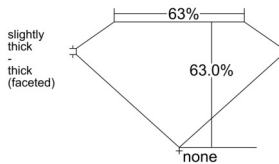

GIA®

FACSIMILE

GIA REPORT 3535417762

Verify this report at GIA.edu

GIA NATURAL DIAMOND DOSSIER®

September 13, 2025
GIA Report Number 3535417762
Shape and Cutting Style ..... Pear Brilliant
Measurements ..... 5.66 x 3.75 x 2.36 mm

GRADING RESULTS

Carat Weight ..... 0.30 carat
Color Grade ..... E
Clarity Grade VVS1

ADDITIONAL GRADING INFORMATION

Polish ..... Excellent
Symmetry ..... Very Good
Fluorescence ..... Faint
Clarity Characteristics ..... Internal Graining
Inscription(s): GIA 3535417762

PROPORTIONS

Profile not to actual proportions

GRADING SCALES

GIA COLOR SCALE		GIA CLARITY SCALE			
COLORLESS	D	VERY VERY SLIGHTLY INCLUDED	FLAWLESS		
	E		INTERNALLY FLAWLESS		
	F	VERY SLIGHTLY INCLUDED	VVS₁		
	G		VVS₂		
	H		VS₁		
	NEAR COLORLESS	I	SLIGHTLY INCLUDED	VS₂	
		J		SI₁	
		FAINT	K	INCLUDED	SI₂
			L		I₁
			M		I₂
VERT LIGHT	N		INCLUDED	I₃	
	O				
	P				
	Q				
	LIGHT		R		
		S			
		T			
U					
V					
W					
X					
Y					
Z