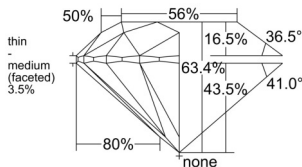

GIA®

FACSIMILE

GIA REPORT 3535425718

Verify this report at GIA.edu

GIA NATURAL DIAMOND DOSSIER®

September 18, 2025
GIA Report Number 3535425718
Shape and Cutting Style ..... Round Brilliant
Measurements ..... 4.25 - 4.28 x 2.70 mm

GRADING RESULTS

Carat Weight ..... 0.30 carat
Color Grade ..... K
Clarity Grade VS1
Cut Grade ..... Excellent

ADDITIONAL GRADING INFORMATION

Polish ..... Excellent
Symmetry ..... Excellent
Fluorescence ..... Medium Blue
Clarity Characteristics ..... Cloud
Inscription(s): GIA 3535425718

PROPORTIONS

GRADING SCALES

GIA COLOR SCALE	GIA CLARITY SCALE	GIA CUT SCALE
COLOURLESS	FLAWLESS	EXCELLENT
D	INTERNALLY FLAWLESS	
E	VVS₁	VERY GOOD
F		
G	VVS₂	
H	VS₁	GOOD
I		
J	VS₂	
K	SI₁	FAIR
L		
M	SI₂	
N	I₁	POOR
O		
P	I₂	
Q	I₃	
R		
S		
T		
U		
V		
W		
X		
Y		
Z