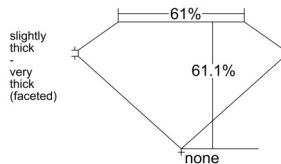

GIA®

FACSIMILE

GIA REPORT 3535440582

Verify this report at GIA.edu

GIA NATURAL DIAMOND DOSSIER®

September 16, 2025
GIA Report Number 3535440582
Shape and Cutting Style ..... Pear Brilliant
Measurements ..... 6.36 x 4.21 x 2.57 mm

GRADING RESULTS

Carat Weight ..... 0.40 carat
Color Grade ..... F
Clarity Grade VVS2

ADDITIONAL GRADING INFORMATION

Polish ..... Very Good
Symmetry ..... Very Good
Fluorescence ..... None
Clarity Characteristics ..... Cavity, Pinpoint
Inscription(s): GIA 3535440582

PROPORTIONS

Profile not to actual proportions

GRADING SCALES

GIA COLOR SCALE		GIA CLARITY SCALE		
NEAR COLORLESS	D	VERY VERY SLIGHTLY INCLUDED	FLAWLESS	
	E		INTERNALLY FLAWLESS	
	F	VERY SLIGHTLY INCLUDED	VVS₁	
	G		VVS₂	
	H		VS₁	
	FAINT	I	SLIGHTLY INCLUDED	VS₂
		J		SI₁
		K	INCLUDED	SI₂
		L		I₁
		M		I₂
LIGHT	N		I₃	
	O			
	P			
	Q			
	R