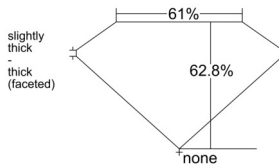

GIA®

FACSIMILE

GIA REPORT 3535492912

Verify this report at GIA.edu

GIA NATURAL DIAMOND DOSSIER®

September 19, 2025
GIA Report Number 3535492912
Shape and Cutting Style ..... Pear Brilliant
Measurements ..... 7.53 x 5.03 x 3.16 mm

GRADING RESULTS

Carat Weight ..... 0.70 carat
Color Grade ..... F
Clarity Grade SI2

ADDITIONAL GRADING INFORMATION

Polish ..... Excellent
Symmetry ..... Very Good
Fluorescence ..... None
Clarity Characteristics ..... Cloud, Crystal
Inscription(s): GIA 3535492912

PROPORTIONS

Profile not to actual proportions

GRADING SCALES

GIA COLOR SCALE		GIA CLARITY SCALE	
COLORLESS	D	VERY VERY SLIGHTLY INCLUDED	FLAWLESS
	E		INTERNALLY FLAWLESS
	F		VVS₁
	G		VVS₂
	H		VS₁
	I		VS₂
	J		SI₁
	K		SI₂
	L		I₁
	M		I₂
NEAR COLORLESS	N	SLIGHTLY INCLUDED	I₃
	O		
	P		
	Q		
FAINT	R		
	S		
	T		
	U		
VERT LIGHT	V		
	W		
	X		
	Y		
LIGHT	Z