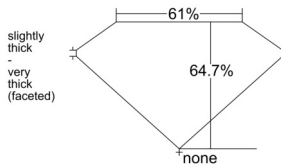

GIA®

FACSIMILE

GIA REPORT 3535498144

Verify this report at GIA.edu

GIA NATURAL DIAMOND DOSSIER®

September 20, 2025
GIA Report Number 3535498144
Shape and Cutting Style ..... Oval Brilliant
Measurements ..... 6.65 x 5.04 x 3.26 mm

GRADING RESULTS

Carat Weight ..... 0.71 carat
Color Grade ..... G
Clarity Grade VS2

ADDITIONAL GRADING INFORMATION

Polish ..... Excellent
Symmetry ..... Excellent
Fluorescence ..... None
Clarity Characteristics ..... Crystal, Feather
Inscription(s): GIA 3535498144

PROPORTIONS

Profile not to actual proportions

GRADING SCALES

GIA COLOR SCALE		GIA CLARITY SCALE			
COLORLESS	D	VERY SLIGHTLY INCLUDED	FLAWLESS		
	E		INTERNALLY FLAWLESS		
	F		VVS₁		
	G		VVS₂		
	NEAR COLORLESS	H	SLIGHTLY INCLUDED	VS₁	
		I		VS₂	
		FAINT	J	SLIGHTLY INCLUDED	SI₁
			K		SI₂
	L		I₁		
	M		I₂		
N	I₃				
O					
VERT LIGHT	P	INCLUDED			
	Q				
	R				
	S				
	T				
	U				
	V				
LIGHT	W				
	X				
	Y				
	Z