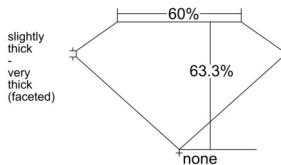

GIA®

FACSIMILE

GIA REPORT 3535506460

Verify this report at GIA.edu

GIA NATURAL DIAMOND DOSSIER®

October 14, 2025
GIA Report Number 3535506460
Shape and Cutting Style ..... Pear Brilliant
Measurements ..... 5.87 x 3.67 x 2.32 mm

GRADING RESULTS

Carat Weight ..... 0.30 carat
Color Grade ..... F
Clarity Grade VS1

ADDITIONAL GRADING INFORMATION

Polish ..... Excellent
Symmetry ..... Very Good
Fluorescence ..... None
Clarity Characteristics ..... Crystal, Needle, Pinpoint
Inscription(s): GIA 3535506460

PROPORTIONS

Profile not to actual proportions

GRADING SCALES

GIA COLOR SCALE		GIA CLARITY SCALE			
COLORLESS	D	VERY SLIGHTLY INCLUDED	FLAWLESS		
	E		INTERNALLY FLAWLESS		
	F	VERY SLIGHTLY INCLUDED	VS₁		
	G		VS₂		
	H		VS₁		
	NEAR COLORLESS	I	SLIGHTLY INCLUDED	VS₂	
		J		SI₁	
		FAINT	K	INCLUDED	SI₂
			L		I₁
			M		I₂
VERT LIGHT	N	INCLUDED	I₃		
	O				
	P				
	Q				
	R				
LIGHT	S				
	T				
	U				
	V				
	W				
X					
Y					
Z