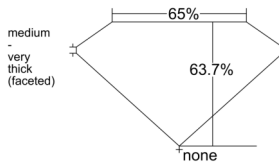

GIA®

FACSIMILE

GIA REPORT 3535526639

Verify this report at GIA.edu

GIA NATURAL DIAMOND DOSSIER®

September 24, 2025
GIA Report Number 3535526639
Shape and Cutting Style ..... Oval Brilliant
Measurements ..... 5.75 x 4.11 x 2.62 mm

GRADING RESULTS

Carat Weight ..... 0.40 carat
Color Grade ..... E
Clarity Grade VS2

ADDITIONAL GRADING INFORMATION

Polish ..... Excellent
Symmetry ..... Very Good
Fluorescence ..... None
Clarity Characteristics ..... Feather
Inscription(s): GIA 3535526639

PROPORTIONS

Profile not to actual proportions

GRADING SCALES

GIA COLOR SCALE		GIA CLARITY SCALE			
COLORLESS	D	VERY VERY SLIGHTLY INCLUDED	FLAWLESS		
	E		INTERNALLY FLAWLESS		
	F	VERY SLIGHTLY INCLUDED	VVS₁		
	G		VVS₂		
	H		VS₁		
	NEAR COLORLESS	I	SLIGHTLY INCLUDED	VS₂	
		J		SI₁	
		FAINT	K	INCLUDED	SI₂
			L		I₁
			M		I₂
VERT LIGHT	N	LIGHT	I₃		
	O				
	P				
	Q				
	R