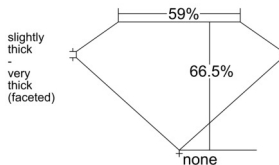

GIA®

FACSIMILE

GIA REPORT 3535541705

Verify this report at GIA.edu

GIA NATURAL DIAMOND DOSSIER®

September 27, 2025
GIA Report Number 3535541705
Shape and Cutting Style ..... Oval Brilliant
Measurements ..... 5.59 x 4.05 x 2.70 mm

GRADING RESULTS

Carat Weight ..... 0.40 carat
Color Grade ..... E
Clarity Grade S11

ADDITIONAL GRADING INFORMATION

Polish ..... Excellent
Symmetry ..... Good
Fluorescence ..... None
Clarity Characteristics ..... Cloud, Crystal, Feather
Inspection(s): GIA 3535541705

PROPORTIONS

Profile not to actual proportions

GRADING SCALES

GIA COLOR SCALE		GIA CLARITY SCALE			
COLORLESS	D	VERY VERY SLIGHTLY INCLUDED	FLAWLESS		
	E		INTERNALLY FLAWLESS		
	F	VERY SLIGHTLY INCLUDED	VVS₁		
	G		VVS₂		
	H		VS₁		
	NEAR COLORLESS	I	SLIGHTLY INCLUDED	VS₂	
		J		S1₁	
		FAINT	K	INCLUDED	S1₂
			L		I₁
			M		I₂
VERT LIGHT	N	LIGHT	I₃		
	O				
	P				
	Q				
	R